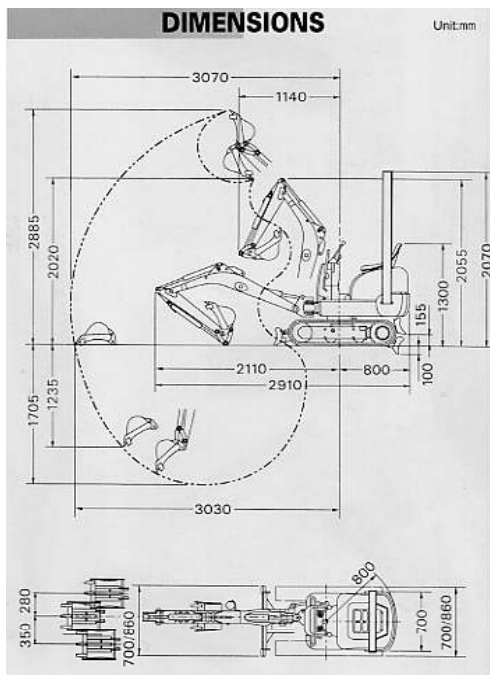

All prices subject to VAT and Delivery